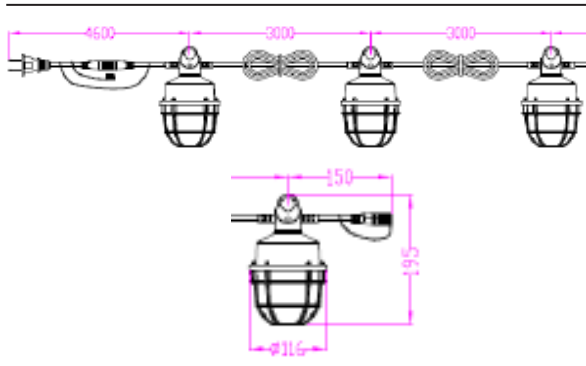

String Work Light

Ideal for subway construction, factory/residential renovations, docks and more

5 x 20W

Up to 10 kits can be combined in one string

Frosted lens

Comes with 5 lights and interconnecting 10ft cords

PC wire guard standard
Steel wire guard optional

TECHNICAL DATA

LIGHT SPECIFICATIONS

Lumens	12,500 lm
Efficacy	125 lm/W
CCT	5000K
Beam angle	160°
CRI	>80
Rated hours	50,000 hrs
Warranty	5-year

APPROVALS AND LISTINGS

ETL	Intertek 5001854
-----	------------------

DIMENSIONS

ELECTRICAL

Wattage	20W
Voltage	120V
Power factor	>0.90
THD	<20%
Operating temp	-20 to 45°C

CONSTRUCTION

Housing	PC and Aluminum
Colour	Orange
IP rating	IP65
Weight	8.9lbs
Carton qty	4