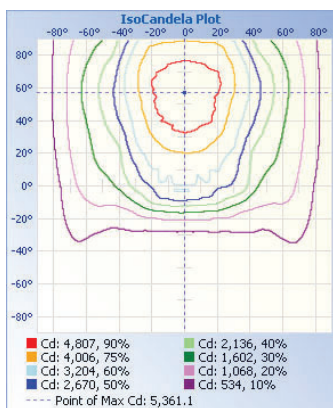

Prismatic glass
for optimal
diffusion

Die-cast
aluminum body

Purpose built
driver inside

Photocell
ready

Durable anodized
finish (Bronze)

TECHNICAL DATA

LIGHT SPECIFICATIONS

Lumens	13,725
Efficacy	123.65 lm/W
CCT	4000K
CRI	83.8
Dimmable	Yes
Rated hours	50,000
Warranty	10-year

APPROVALS AND LISTINGS

cUL	E482965
DLC	PL8MCUL0Z2FX

ILLUMINANCE AT A DISTANCE

ISOCANDELA PLOT

ELECTRICAL

Wattage	120W
Voltage	120-277V
Power factor	0.96
THD	12.28%
Operating temp	-40 to 40°C

CONSTRUCTION

Housing	Aluminum Borosilicate Glass
Finish	Multi-coat powder
Colour	Bronze
IP rating	IP65
Weight	13.38 lbs
Carton qty	1
Carton size	430 x 295 x 290 mm

DIMENSIONS