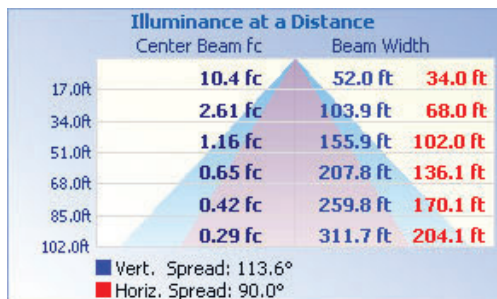

Prismatic glass
for optimal
diffusion

Die-cast
aluminum body

Purpose built
driver inside

Photocell
ready

Durable anodized
finish (Bronze)

TECHNICAL DATA

LIGHT SPECIFICATIONS

Lumens	13,725
Efficacy	123.65 lm/W
CCT	4000K
CRI	83.8
Dimmable	Yes
Rated hours	50,000
Warranty	10-year

APPROVALS AND LISTINGS

cUL	E482965
DLC	PL8MCUL0Z2FX

ILLUMINANCE AT A DISTANCE

ISOCANDELA PLOT

ELECTRICAL

Wattage	120W
Voltage	120-277V
Power factor	0.96
THD	12.28%
Operating temp	-40 to 40°C

CONSTRUCTION

Housing	Aluminum Borosilicate Glass
Finish	Multi-coat powder
Colour	Bronze
IP rating	IP65
Weight	13.38 lbs
Carton qty	1
Carton size	430 x 295 x 290 mm

DIMENSIONS