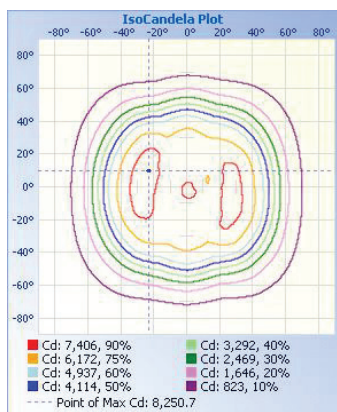

150W Pole Top Area Light

Elegant look and design
Ideal for parking lots, pathways, parks, retail settings, and more

TECHNICAL DATA

LIGHT SPECIFICATIONS

Lumens	18,686 lm
Efficacy	121.71 lm/W
CCT	4000K
CRI	82.6
Distribution	Type V
Rated hours (L70)	92,000
Warranty	10-year

APPROVALS AND LISTINGS

cUL	E482965
DLC Premium	PLA3MZF40E0Q

ISOCANDELA PLOT

ILLUMINANCE AT A DISTANCE

Distance	Center Beam fc	Beam Width
17.0ft	26.8 fc	33.1 ft 39.5 ft
34.0ft	6.71 fc	66.2 ft 79.1 ft
51.0ft	2.98 fc	99.3 ft 118.6 ft
68.0ft	1.68 fc	132.5 ft 158.2 ft
85.0ft	1.07 fc	165.6 ft 197.7 ft
102.0ft	0.75 fc	198.7 ft 237.3 ft

■ Vert. Spread: 88.5°
■ Horiz. Spread: 98.6°

ELECTRICAL

Wattage	150W
Voltage	120-277V
Power factor	0.93
THD	13.92
Operating temp	-40° to 60° C

CONSTRUCTION

Housing	Aluminium alloy
Finish	Polyester powder coat
Colour	Bronze
IP rating	IP65
Weight	14.33 lbs
Carton qty	1

DIMENSIONS