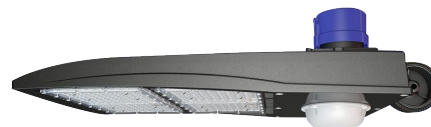

300W Flood / Area Light

NEW FLO4 Series

Sleek, streamlined design with premium performance

LM80
Tested Chips

Polyester
Powder Coat Finish
Bronze Standard

Shown here with
Slip Fitter Mount

Highest Grade
Polycarbonate Optics
Type III Standard
Type V Available

Trunnion Mount Standard
Field-Interchangeable:
Slip Fitter, Pole, or Multi-Mount
Ordered Separately

Options available (ordered separately):

Pole Mount

FL04-PM

Multi Mount

FL04-MM

Slip Fit Mount

FL04-SF

Motion Sensor or Photocell

FL04-MMS-KIT

FLPC-LV

TECHNICAL DATA

LIGHT SPECIFICATIONS

Lumens	39,090 lm
Efficacy	128.19 lm/W
CCT	5000K
CRI	70
L70 Life	54,000
Dimmable	0-10V
Warranty	10-year

APPROVALS AND LISTINGS

cUL	E482965
DLC	PLRTSAK49P2A

ILLUMINANCE AT A DISTANCE

ISOCANDELA PLOT

ELECTRICAL

Wattage	300W
Voltage	120-277V
Power factor	0.90
THD	15 %
Operating temp	-40 to 40°C

CONSTRUCTION

Housing	Aluminum alloy
Finish	Polyester powder coat
Colour	Bronze
IP rating	IP65
EPA rating	45° - 1.75 ft ² Horizontal - 1.1 ft ² Vertical - 2.3 ft ²
Weight	17.64 lbs
Carton qty	1