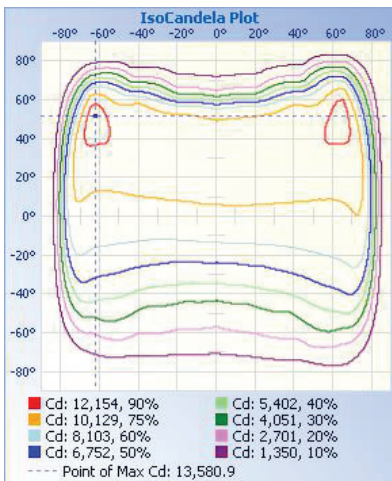

Motion Sensor or Photocell

FL04-MMS-KIT

FLPC-LV

TECHNICAL DATA

LIGHT SPECIFICATIONS

Lumens	39,090 lm
Efficacy	128.19 lm/W
CCT	5000K
CRI	70
L70 Life	54,000
Dimmable	0-10V
Warranty	10-year

APPROVALS AND LISTINGS

cUL	E482965
DLC	PLRTSAK49P2A

ILLUMINANCE AT A DISTANCE

ISOCANDELA PLOT

ELECTRICAL

Wattage	300W
Voltage	120-277V
Power factor	0.90
THD	15 %
Operating temp	-40 to 40°C

CONSTRUCTION

Housing	Aluminum alloy
Finish	Polyester powder coat
Colour	Bronze
IP rating	IP65
EPA rating	45° - 1.75 ft ² Horizontal - 1.1 ft ² Vertical - 2.3 ft ²
Weight	17.64 lbs
Carton qty	1

DIMENSIONS