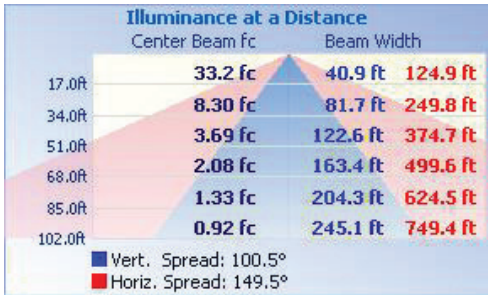

Motion Sensor or Photocell

FL04-MMS-KIT

FLPC-LV

TECHNICAL DATA

LIGHT SPECIFICATIONS

Lumens	39,090 lm
Efficacy	128.19 lm/W
CCT	5000K
CRI	70
L70 Life	54,000
Dimmable	0-10V
Warranty	10-year

APPROVALS AND LISTINGS

cUL	E482965
DLC	PLRTSAK49P2A

ILLUMINANCE AT A DISTANCE

ISOCANDELA PLOT

ELECTRICAL

Wattage	300W
Voltage	120-277V
Power factor	0.90
THD	15 %
Operating temp	-40 to 40°C

CONSTRUCTION

Housing	Aluminum alloy
Finish	Polyester powder coat
Colour	Bronze
IP rating	IP65
EPA rating	45° - 1.75 ft ² Horizontal - 1.1 ft ² Vertical - 2.3 ft ²
Weight	17.64 lbs
Carton qty	1

DIMENSIONS