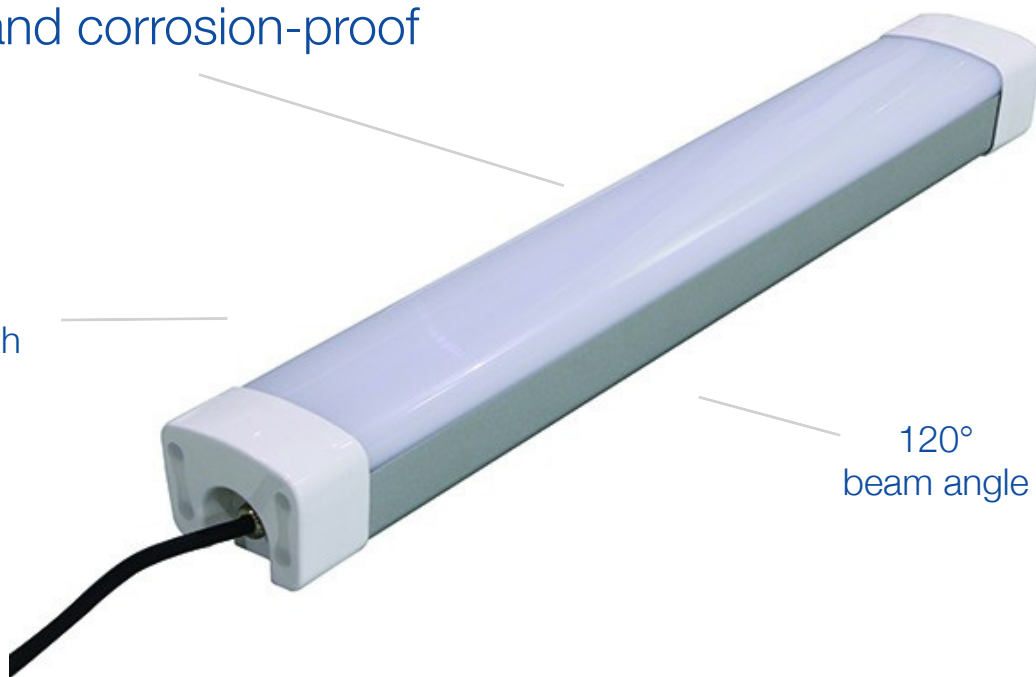

45W Tri-proof

Ideal for workshops, warehouses, parking lots and more

Dust-, water-,
and corrosion-proof

4 ft
length

120°
beam angle

Complete with 1m cord and AC plug
Optional cable suspension kit available (TP4-CABLEKIT)

TECHNICAL DATA

LIGHT SPECIFICATIONS

Lumens	3,600 lm
CCT	5000K
CRI	>80
Rated hours	50,000
Warranty	5-year

APPROVALS AND LISTINGS

cUL	E468128
-----	---------

DIMENSIONS

4 feet

ELECTRICAL