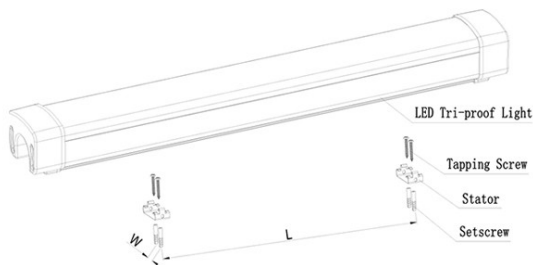

45W Tri-proof

Ideal for workshops, warehouses, parking lots and more

Dust-, water-,
and corrosion-proof

4 ft
length

120°
beam angle

Complete with 1m cord and AC plug
Optional cable suspension kit available (TP4-CABLEKIT)

TECHNICAL DATA

LIGHT SPECIFICATIONS

Lumens	3,600 lm
CCT	5000K
CRI	>80
Rated hours	50,000
Warranty	5-year

APPROVALS AND LISTINGS

cUL	E468128
-----	---------

DIMENSIONS

4 feet

ELECTRICAL