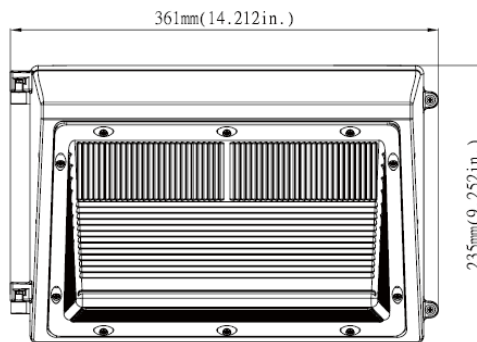

ORDERING INFORMATION

SERIES	POWER (WATTS)	EQUIVALENT TO (WATTS)	LUMENS	LED QTY	COLOR TEMP	INPUT VOLTAGE	MODEL NUMBER
WALL PACK 2 VERSION 1	45	100	5300	15	4000K	120-277VAC	WP2-40K-V1
						347V	WP2-40K-V1-347V
					5000K	120-277VAC	WP2-50K-V1
						347V	WP2-50K-V1-347V
WALL PACK 2 VERSION 2	70	120	8100	30	4000K	120-277VAC	WP2-40K-V2
						347V	WP2-40K-V2-347V
					5000K	120-277VAC	WP2-50K-V2
						347V	WP2-50K-V2-347V

Efficiency Savings Reliability

info@bcledonline.com bcledonline.com 250-718-8100