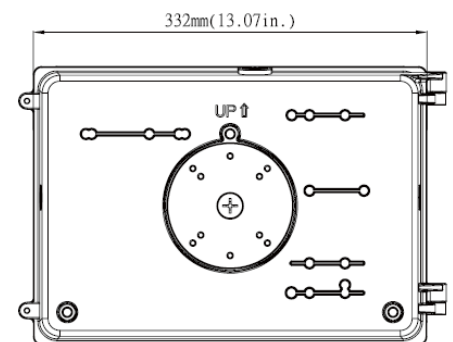

ORDERING INFORMATION

SERIES	POWER (WATTS)	EQUIVALENT TO (WATTS)	LUMENS	LED QTY	COLOR TEMP	INPUT VOLTAGE	MODEL NUMBER
WALL PACK 2 VERSION 1	45	100	5300	15	4000K	120-277VAC	WP2-40K-V1
						347V	WP2-40K-V1-347V
					5000K	120-277VAC	WP2-50K-V1
						347V	WP2-50K-V1-347V
WALL PACK 2 VERSION 2	70	120	8100	30	4000K	120-277VAC	WP2-40K-V2
						347V	WP2-40K-V2-347V
					5000K	120-277VAC	WP2-50K-V2
						347V	WP2-50K-V2-347V

Efficiency Savings Reliability

info@bcledonline.com bcledonline.com 250-718-8100