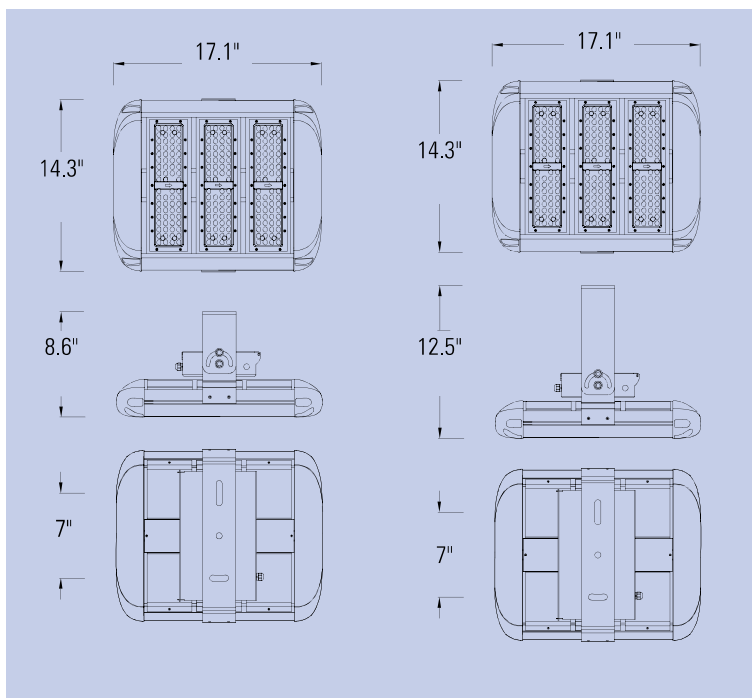

*Bold options denote 347v-480v availability.

120W BRACKET

240W BRACKET

150W BRACKET

Dimensions

185W BRACKET