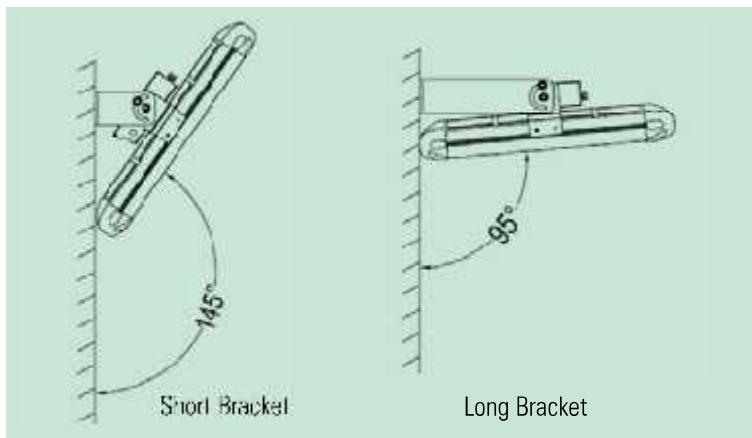

*Bold options denote 347v-480v availability.

120W BRACKET

240W BRACKET

150W BRACKET

Dimensions

185W BRACKET