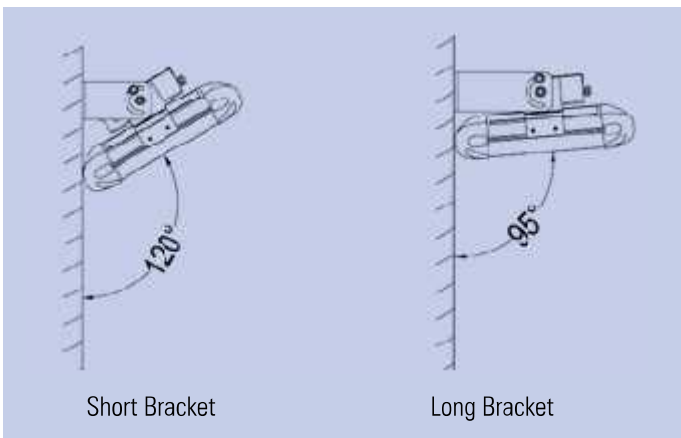

*Bold options denote 347v-480v availability.

120W BRACKET

240W BRACKET

150W BRACKET

Dimensions

185W BRACKET