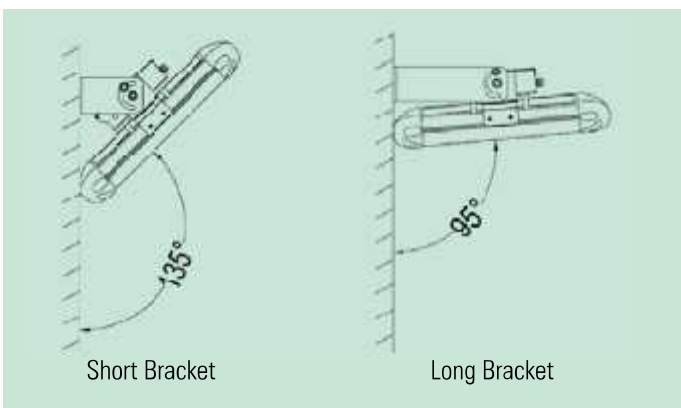

*Bold options denote 347v-480v availability.

120W BRACKET

240W BRACKET

150W BRACKET

Dimensions

185W BRACKET